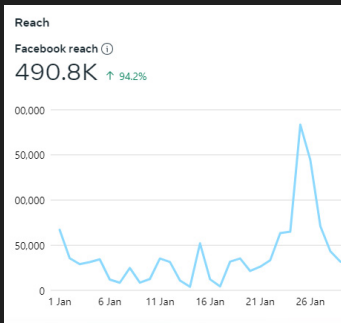

NUMBERS

facebook

TELFORD
LIVE